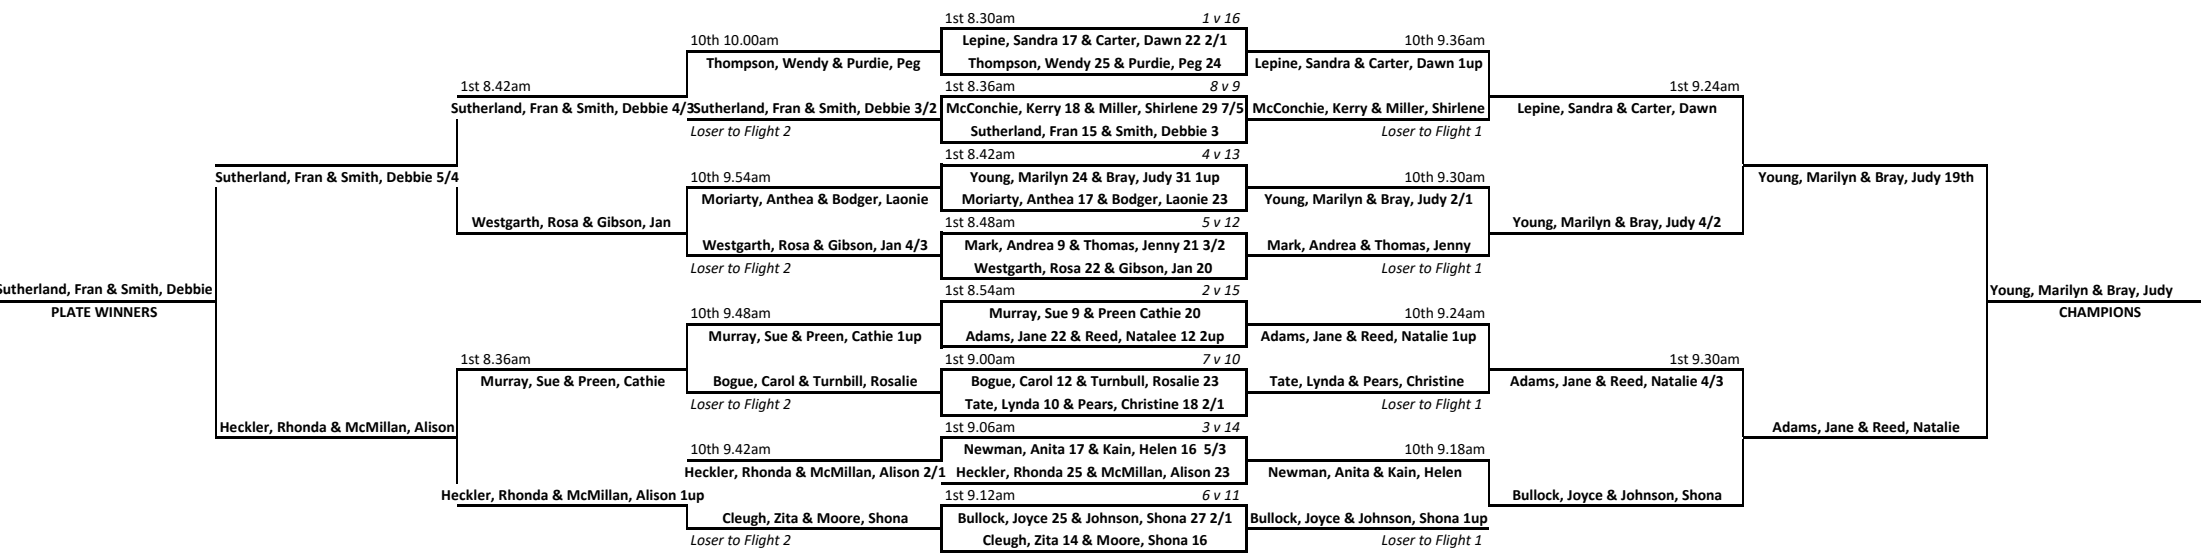

2024 Golf New Zealand  
**WOMEN'S SENIOR HANDICAP FOURSOMES**  
 NZLGU Championship Division 1  
 Motueka Golf Club 18-21 November

Final Thursday PM      PLATE Thursday AM      Wednesday AM      Tuesday AM      Wednesday AM      CHAMPIONSHIP Thursday AM      Final Thursday PM

Final Thursday PM      FLIGHT 2 Thursday AM      FLIGHT 1 Thursday AM      Final Thursday PM